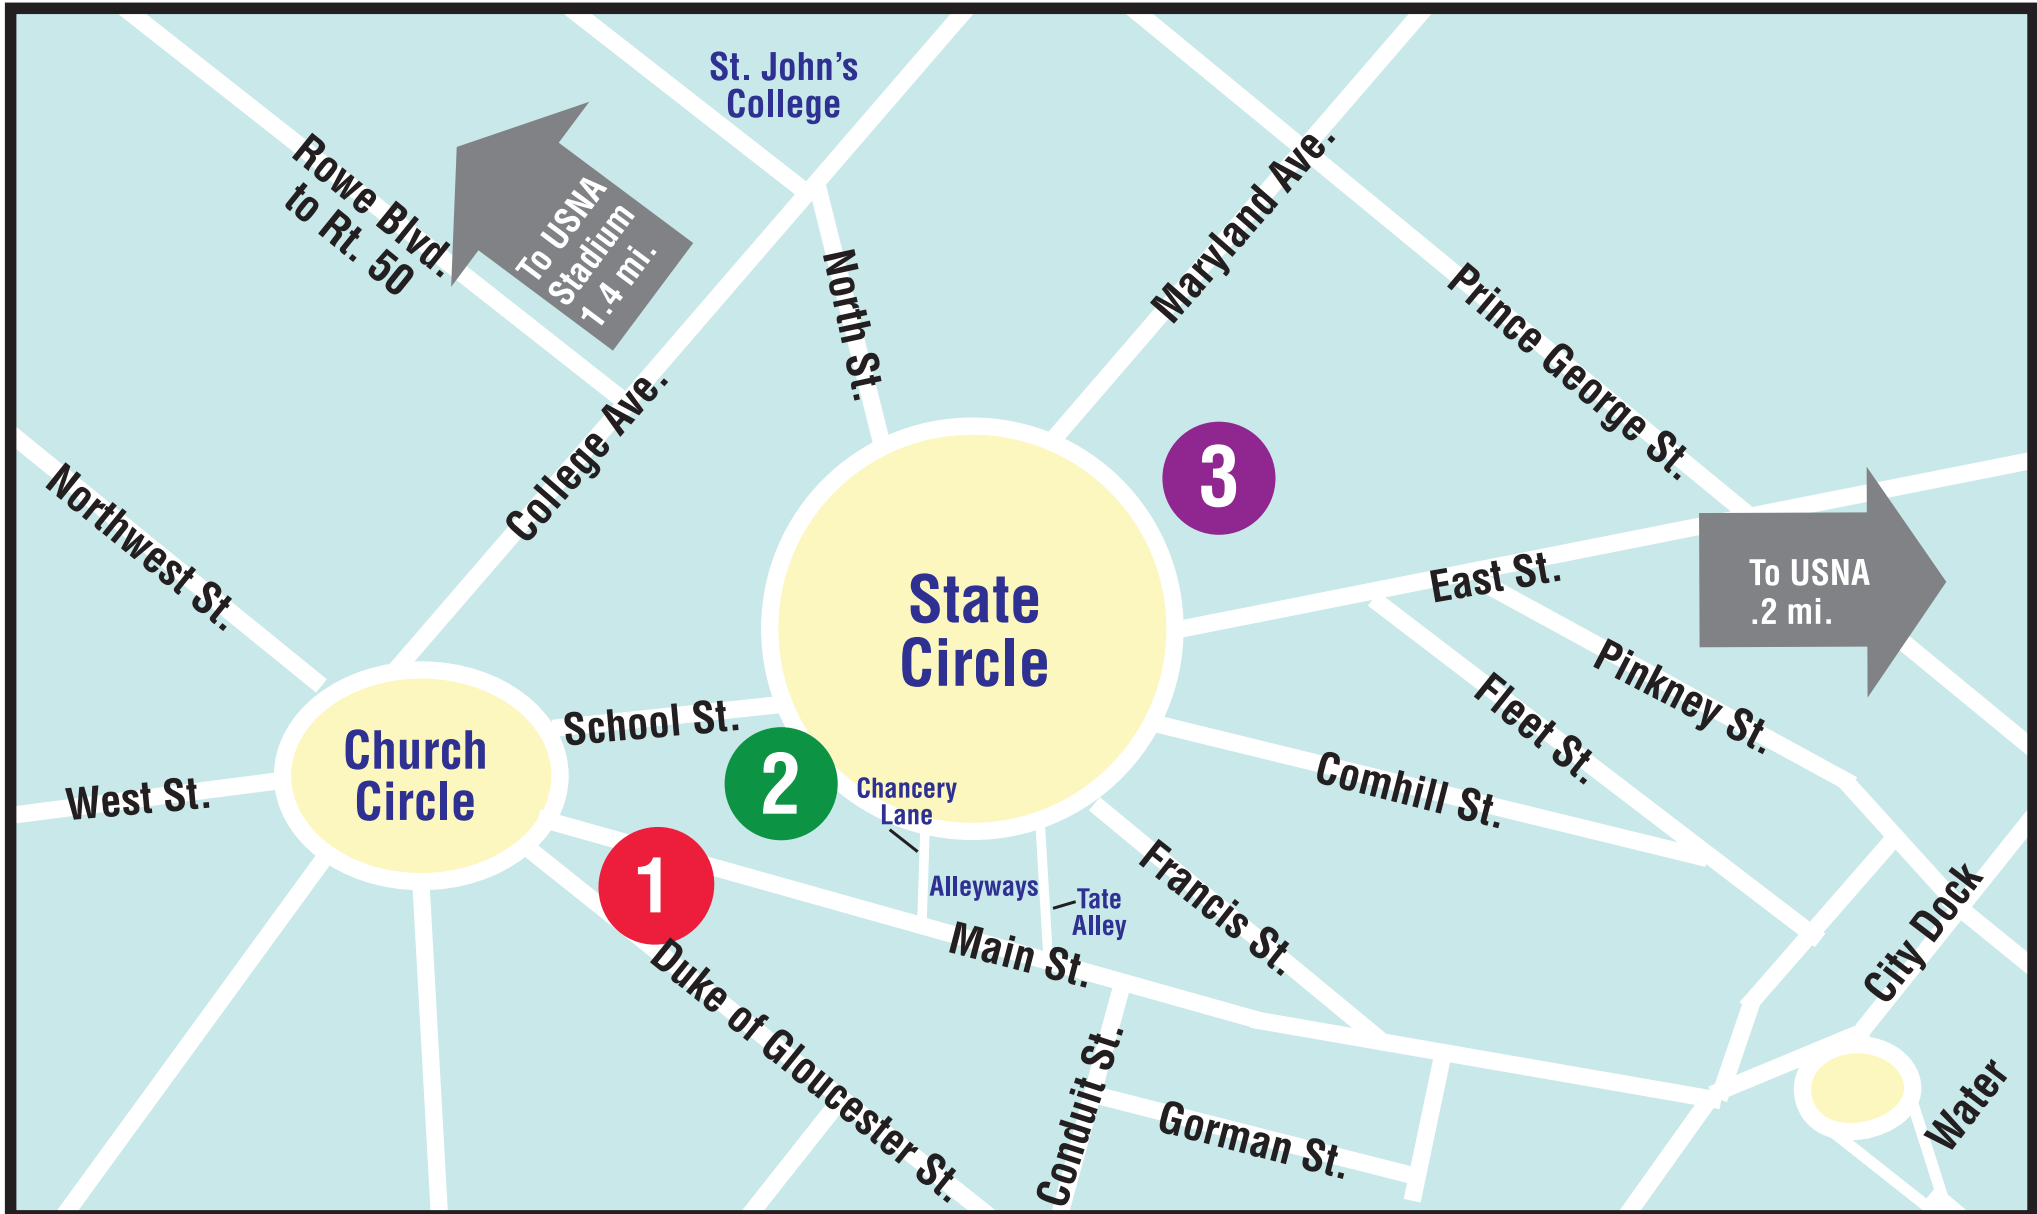

# Historic Inns of Annapolis Area Map

- 1** **Maryland Inn**  
home of  
Treaty of Paris Restaurant, Drummer's Lot Pub,  
& Starbucks
- 2** **Robert Johnson House**
- 3** **Governor Calvert House**  
Valet and Front Desk

Anne Arundel Medical Center - 3.1 mi  
Anne Arundel Community College - 7.3 mi  
Baltimore Washington International Airport - 25.6 mi