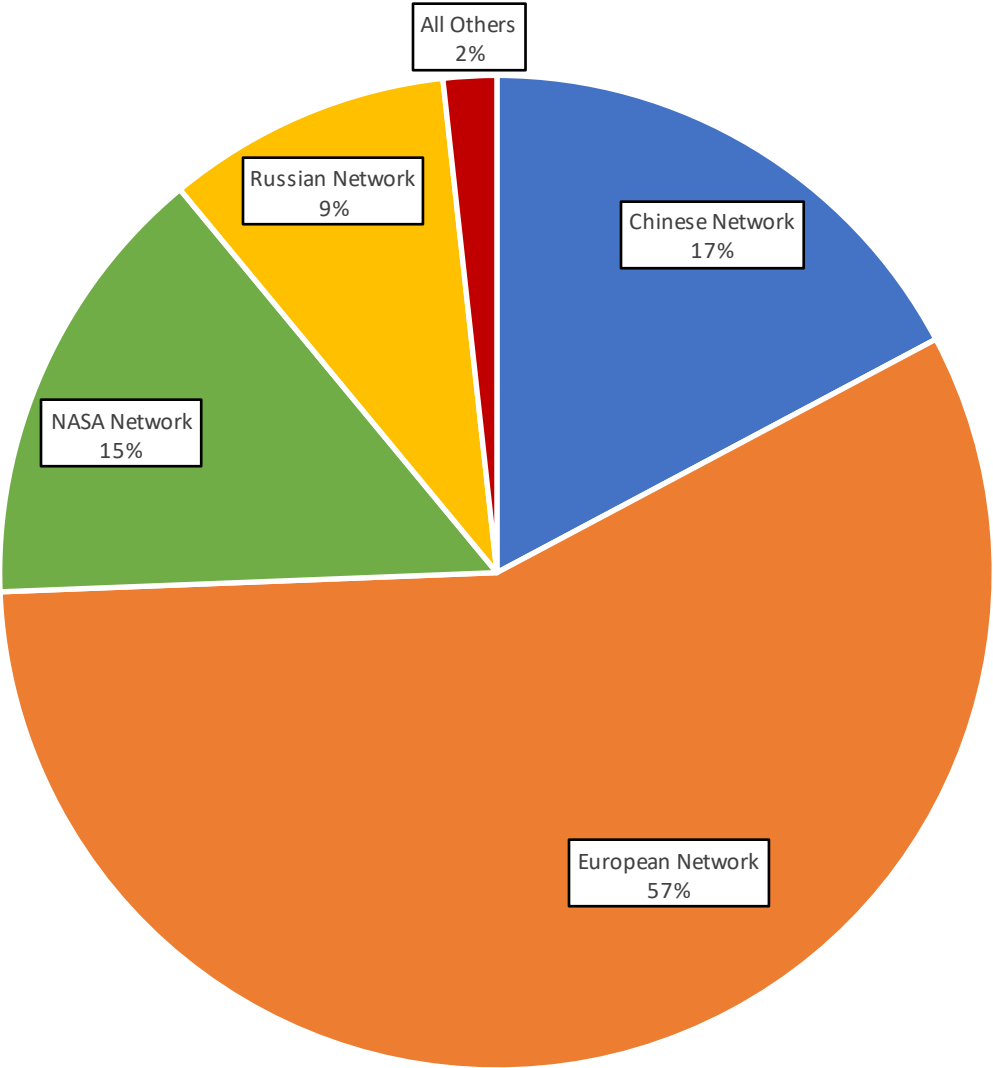

Normal Points		Etalon				Other Select					Total Etalon	Total Other	Total All	No. Sats.
Site Name	Sta.	Etalon-1	Etalon-2	LAGEOS-1	LAGEOS-2	LARES	Starlette	Stella	Ajsai					
Altay	1879	49	69	82	98	42	0	0	0	118	1,331	1,449	49	
Arequipa	7403	0	0	0	0	6	93	28	326	0	1,385	1,385	22	
Arkhyz	1886	0	5	122	147	43	69	14	47	5	934	939	30	
Badary	1890	0	0	274	174	223	0	0	0	0	3,274	3,274	23	
Baikonur	1887	0	0	70	97	0	0	0	0	0	236	236	13	
Beijing	7249	13	27	228	231	167	372	120	445	40	5,490	5,530	85	
Borowiec	7811	0	0	159	131	134	54	61	255	0	2,421	2,421	33	
Brasilia	7407	13	3	8	3	4	2	2	4	16	151	167	33	
Changchun	7237	68	98	596	516	445	1,066	427	1,525	166	24,962	25,128	91	
Grasse	7845	90	134	594	473	300	0	100	457	224	3,235	3,459	32	
Graz	7839	62	113	303	173	684	764	213	1,375	175	17,695	17,870	86	
Greenbelt	7105	25	23	686	848	813	1,006	441	1,295	48	19,789	19,837	50	
Haleakala	7119	0	0	199	130	249	164	151	488	0	4,089	4,089	29	
Hartebeesthoek (HARL)	7501	19	22	317	180	360	308	230	474	41	6,244	6,285	51	
Hartebeesthoek (HRTL)	7503	25	3	117	134	9	91	39	139	28	2,090	2,118	51	
Herstmonceux	7840	104	132	990	870	976	768	145	651	236	17,002	17,238	89	
Irkutsk	1891	3	2	153	29	37	106	87	179	5	2,570	2,575	43	
Katziwely	1893	0	0	139	175	195	327	248	541	0	4,422	4,422	23	
Kiev	1824	0	0	114	115	106	177	62	280	0	1,622	1,622	17	
Komsomolsk	1868	53	49	79	96	62	0	0	0	102	1,151	1,253	47	
Kunming	7819	58	75	350	378	483	735	423	1,122	133	17,412	17,545	93	
Matera	7941	148	196	799	869	197	964	212	1,006	344	10,613	10,957	49	
McDonald	7080	0	0	0	0	0	0	0	0	0	0	0	0	
Mendeleev	1874	0	0	0	0	0	0	0	0	0	0	0	0	
Monument Peak	7110	2	17	24	3	193	226	131	684	19	7,753	7,772	46	
Mount Stromlo	7825	21	21	746	555	517	1,433	663	1,944	42	18,159	18,201	53	
Potsdam	7841	30	45	246	234	520	390	33	488	75	9,209	9,284	82	
Riga	1884	2	0	72	93	132	88	19	34	2	2,349	2,351	29	
Sejong	7394	0	0	24	36	10	241	41	122	0	957	957	11	
Shanghai	7821	5	9	117	130	61	101	40	107	14	1,562	1,576	62	
Simeiz	1873	16	28	205	219	369	282	185	364	44	5,505	5,549	44	
Simosato	7838	0	0	0	0	0	0	0	25	0	52	52	2	
Svetloe	1888	0	0	76	73	138	31	43	132	0	1,661	1,661	36	
Tahiti	7124	0	0	24	33	75	67	0	122	0	1,001	1,001	29	
Wettzell (SOSW)	7827	152	101	455	401	1,185	875	275	1,149	253	13,495	13,748	87	
Wettzell (WETL)	8834	236	219	693	563	717	749	382	1,092	455	14,054	14,509	79	
Yarragadee	7090	287	272	1,471	1,412	1,414	2,187	1,248	3,097	559	51,509	52,068	91	
Zelenchukskaya	1889	0	0	17	10	65	125	39	138	0	892	892	32	
Zimmerwald	7810	145	256	1,800	1,438	2,358	1,673	891	1,688	401	36,834	37,235	63	
Totals:	37	1,626	1,919	12,349	11,067	13,289	15,534	6,993	21,795	3,545	313,110	316,655		

Normal Point Summary by Network (Campaign Constellation vs. Total)

Network	Sta.	%Etalon	%Other	Tot.	Etalon	Other	Tot.
Chinese Network	4	10%	16%	16%	353	49,426	49,779
European Network	13	62%	44%	44%	2,209	138,456	140,665
NASA Network	7	19%	29%	29%	667	91,770	92,437
Russian Network	10	8%	5%	5%	274	14,290	14,564
All Others	3	1%	6%	6%	42	19,168	19,210
Totals:	9	1%	99%	100%	3,545	313,110	316,655

Campaign Totals by Station

Campaign Tracking Totals by Network
(Passes)