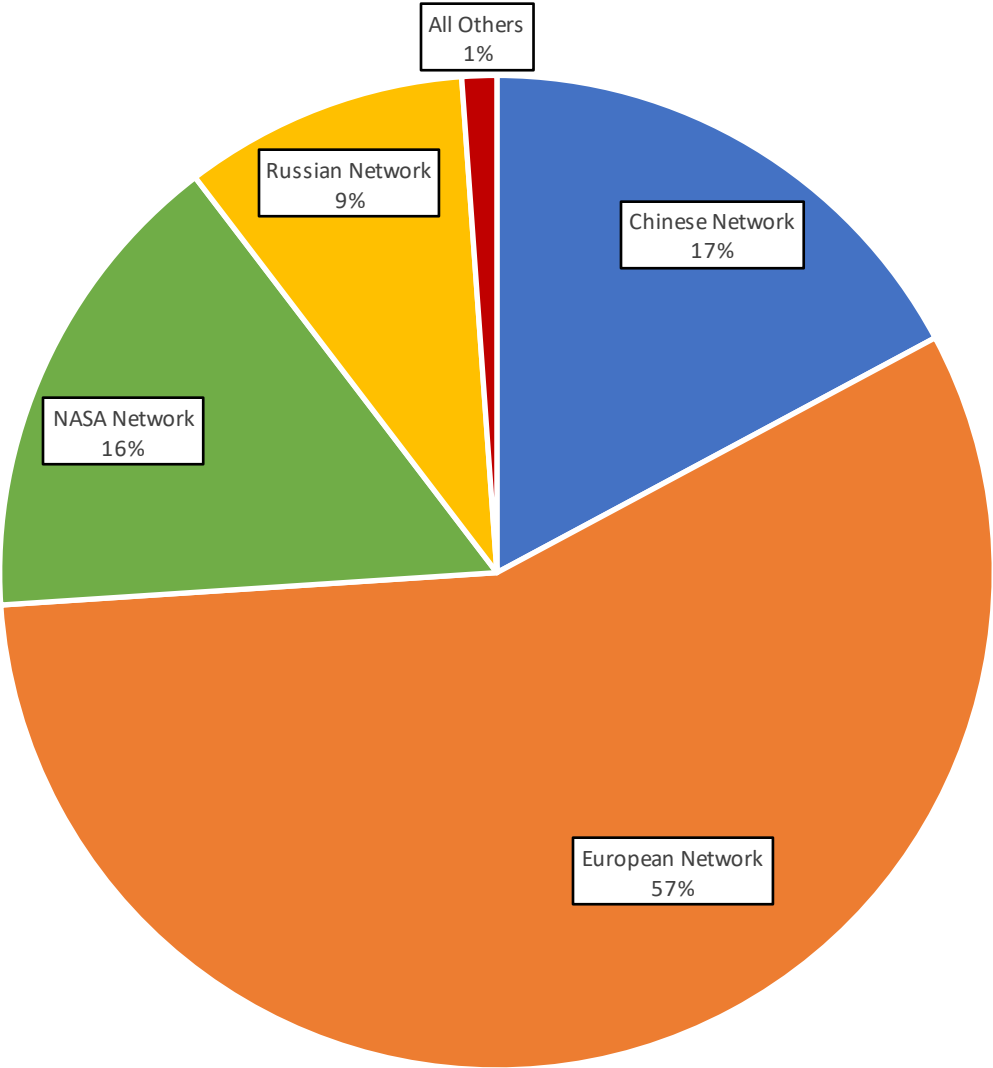

Normal Points		Etalon				Other Select					Total Etalon	Total Other	Total All	No. Sats.
Site Name	Sta.	Etalon-1	Etalon-2	LAGEOS-1	LAGEOS-2	LARES	Starlette	Stella	Ajsai					
Altay	1879	36	57	53	64	38	0	0	0	93	1,029	1,122	49	
Arequipa	7403	0	0	0	0	6	93	22	305	0	1,252	1,252	22	
Arkhyz	1886	0	5	65	59	23	14	9	47	5	412	417	27	
Badary	1890	0	0	251	134	183	0	0	0	0	2,912	2,912	23	
Baikonur	1887	0	0	22	42	0	0	0	0	0	83	83	8	
Beijing	7249	10	21	176	180	110	293	106	434	31	4,638	4,669	85	
Borowiec	7811	0	0	103	73	110	40	61	255	0	2,007	2,007	32	
Brasilia	7407	0	0	2	2	3	0	0	0	0	71	71	9	
Changchun	7237	48	74	383	354	353	689	330	1,240	122	17,517	17,639	91	
Grasse	7845	69	112	461	355	210	0	82	413	181	2,648	2,829	32	
Graz	7839	59	108	269	171	619	630	192	1,242	167	16,175	16,342	86	
Greenbelt	7105	25	21	492	608	596	834	320	1,050	46	14,873	14,919	47	
Haleakala	7119	0	0	167	100	212	119	91	357	0	3,059	3,059	27	
Hartebeesthoek (HARL)	7501	19	20	291	146	337	218	181	341	39	5,442	5,481	50	
Hartebeesthoek (HRTL)	7503	25	0	109	126	9	82	33	123	25	1,888	1,913	48	
Herstmonceux	7840	81	107	753	669	749	583	109	586	188	12,915	13,103	89	
Irkutsk	1891	3	2	129	22	37	92	69	113	5	2,078	2,083	39	
Katziwely	1893	0	0	78	110	92	195	154	521	0	2,889	2,889	22	
Kiev	1824	0	0	57	54	51	89	53	272	0	1,047	1,047	16	
Komsomolsk	1868	48	47	79	90	47	0	0	0	95	1,011	1,106	44	
Kunming	7819	46	58	255	273	343	564	330	1,053	104	13,479	13,583	93	
Matera	7941	120	175	621	717	197	816	182	887	295	8,830	9,125	48	
McDonald	7080	0	0	0	0	0	0	0	0	0	0	0	0	
Mendeleev	1874	0	0	0	0	0	0	0	0	0	0	0	0	
Monument Peak	7110	0	17	24	3	160	195	127	504	17	6,789	6,806	44	
Mount Stromlo	7825	12	7	434	281	389	909	441	1,458	19	12,175	12,194	51	
Potsdam	7841	26	33	142	108	222	123	29	440	59	5,610	5,669	80	
Riga	1884	0	0	0	0	9	0	0	34	0	747	747	13	
Sejong	7394	0	0	4	30	10	97	10	122	0	443	443	11	
Shanghai	7821	5	9	97	81	31	72	18	99	14	1,123	1,137	60	
Simeiz	1873	11	21	130	129	168	164	138	351	32	3,770	3,802	43	
Simosato	7838	0	0	0	0	0	0	0	25	0	52	52	2	
Svetloe	1888	0	0	62	57	85	31	30	121	0	1,087	1,087	35	
Tahiti	7124	0	0	24	33	75	47	0	117	0	811	811	27	
Wettzell (SOSW)	7827	105	71	306	249	748	541	166	1,038	176	8,965	9,141	86	
Wettzell (WETL)	8834	176	170	431	368	516	520	256	703	346	9,237	9,583	79	
Yarragadee	7090	211	203	1,138	1,029	1,038	1,558	965	2,372	414	38,348	38,762	91	
Zelenchukskaya	1889	0	0	13	7	28	82	37	121	0	683	683	29	
Zimmerwald	7810	77	160	1,394	1,157	1,925	1,378	709	1,293	237	29,565	29,802	63	
Totals:	37	1,212	1,498	9,015	7,881	9,729	11,068	5,250	18,037	2,710	235,660	238,370		

Normal Point Summary by Network (Campaign Constellation vs. Total)

Network	Sta.	%Etalon	%Other	Tot.	Etalon	Other	Tot.
Chinese Network	4	10%	16%	16%	271	36,757	37,028
European Network	13	62%	44%	45%	1,681	104,405	106,086
NASA Network	7	19%	30%	30%	516	70,574	71,090
Russian Network	10	8%	5%	5%	223	11,254	11,477
All Others	3	1%	5%	5%	19	12,670	12,689
Totals:	9	1%	99%	100%	2,710	235,660	238,370

Campaign Totals by Station

Campaign Tracking Totals by Network
(Passes)