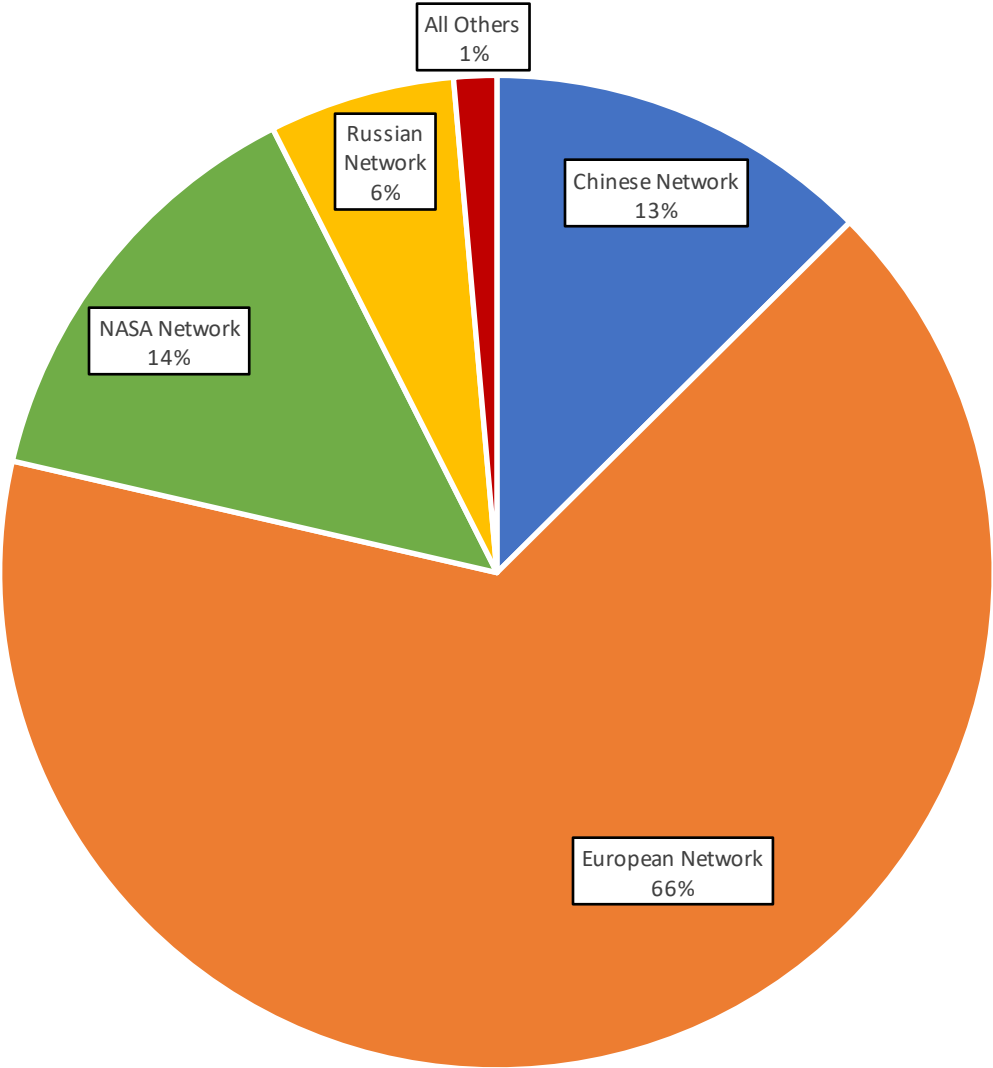

Normal Points		Etalon		Other Select						Total Etalon	Total Other	Total All	No. Sats.
Site Name	Sta.	Etalon-1	Etalon-2	LAGEOS-1	LAGEOS-2	LARES	Starlette	Stella	Ajsai				
Altay	1879	6	6	0	0	0	0	0	0	12	183	195	25
Arequipa	7403	0	0	0	0	0	27	7	105	0	216	216	12
Arkhyz	1886	0	5	31	11	18	0	5	10	5	112	117	14
Badary	1890	0	0	121	47	44	0	0	0	0	1,565	1,565	20
Baikonur	1887	0	0	0	0	0	0	0	0	0	0	0	0
Beijing	7249	0	5	13	12	3	0	0	36	5	606	611	45
Borowiec	7811	0	0	83	39	100	7	61	214	0	1,700	1,700	32
Brasilia	7407	0	0	2	2	0	0	0	0	0	17	17	4
Changchun	7237	12	22	104	85	98	169	84	378	34	5,252	5,286	89
Grasse	7845	21	48	130	107	96	0	34	163	69	1,090	1,159	32
Graz	7839	30	47	151	71	238	286	64	584	77	7,906	7,983	86
Greenbelt	7105	4	4	110	147	140	229	62	201	8	3,692	3,700	40
Haleakala	7119									0	0	0	0
Hartebeesthoek (HARL)	7501	4	2	50	19	105	125	59	9	6	1,053	1,059	35
Hartebeesthoek (HRTL)	7503	21	0	74	91	1	62	10	40	21	934	955	43
Herstmonceux	7840	32	55	416	352	301	289	48	386	87	7,049	7,136	89
Irkutsk	1891	3	2	77	15	23	72	39	18	5	1,431	1,436	36
Katziwely	1893	0	0	22	26	37	19	50	150	0	1,211	1,211	18
Kiev	1824	0	0	4	0	11	0	20	48	0	325	325	12
Komsomolsk	1868	11	9	25	14	21	0	0	0	20	341	361	34
Kunming	7819	18	18	70	71	94	114	125	414	36	4,278	4,314	92
Matera	7941	35	78	244	298	72	302	65	344	113	3,275	3,388	44
McDonald	7080	0	0	0	0	0	0	0	0	0	0	0	0
Mendeleev	1874	0	0	0	0	0	0	0	0	0	0	0	0
Monument Peak	7110	0	11	9	0	25	41	55	69	11	1,566	1,577	40
Mount Stromlo	7825	7	0	136	109	130	351	143	630	7	4,674	4,681	46
Potsdam	7841	24	30	64	36	42	0	23	296	54	3,169	3,223	74
Riga	1884	0	0	0	0	0	0	0	0	0	595	595	10
Sejong	7394	0	0	4	19	10	0	0	80	0	152	152	6
Shanghai	7821	0	0	3	0	0	0	0	0	0	30	30	8
Simeiz	1873	3	7	24	32	54	8	42	44	10	1,480	1,490	34
Simosato	7838	0	0	0	0	0	0	0	0	0	0	0	0
Svetloe	1888	0	0	30	7	23	4	19	78	0	493	493	28
Tahiti	7124	0	0	16	21	30	17	0	0	0	146	146	10
Wettzell (SOSW)	7827	54	48	167	128	501	244	111	720	102	5,455	5,557	86
Wettzell (WETL)	8834	101	110	244	204	304	240	157	361	211	4,754	4,965	77
Yarragadee	7090	100	73	527	427	455	623	393	1,122	173	14,685	14,858	82
Zelenchukskaya	1889	0	0	3	0	4	7	2	31	0	151	151	17
Zimmerwald	7810	39	51	609	524	759	621	291	380	90	12,638	12,728	62
Totals:	34	525	631	3,563	2,914	3,739	3,857	1,969	6,911	1,156	92,224	93,380	

Normal Point Summary by Network (Campaign Constellation vs. Total)

Network	Sta.	%Etalon	%Other	Tot.	Etalon	Other	Tot.
Chinese Network	4	6%	11%	11%	75	10,166	10,241
European Network	13	70%	55%	55%	813	50,647	51,460
NASA Network	7	17%	23%	23%	198	21,358	21,556
Russian Network	10	5%	6%	6%	63	5,227	5,290
All Others	3	1%	5%	5%	7	4,826	4,833
Totals:	9	1%	99%	100%	1,156	92,224	93,380

Campaign Totals by Station

Campaign Tracking Totals by Network
(Passes)