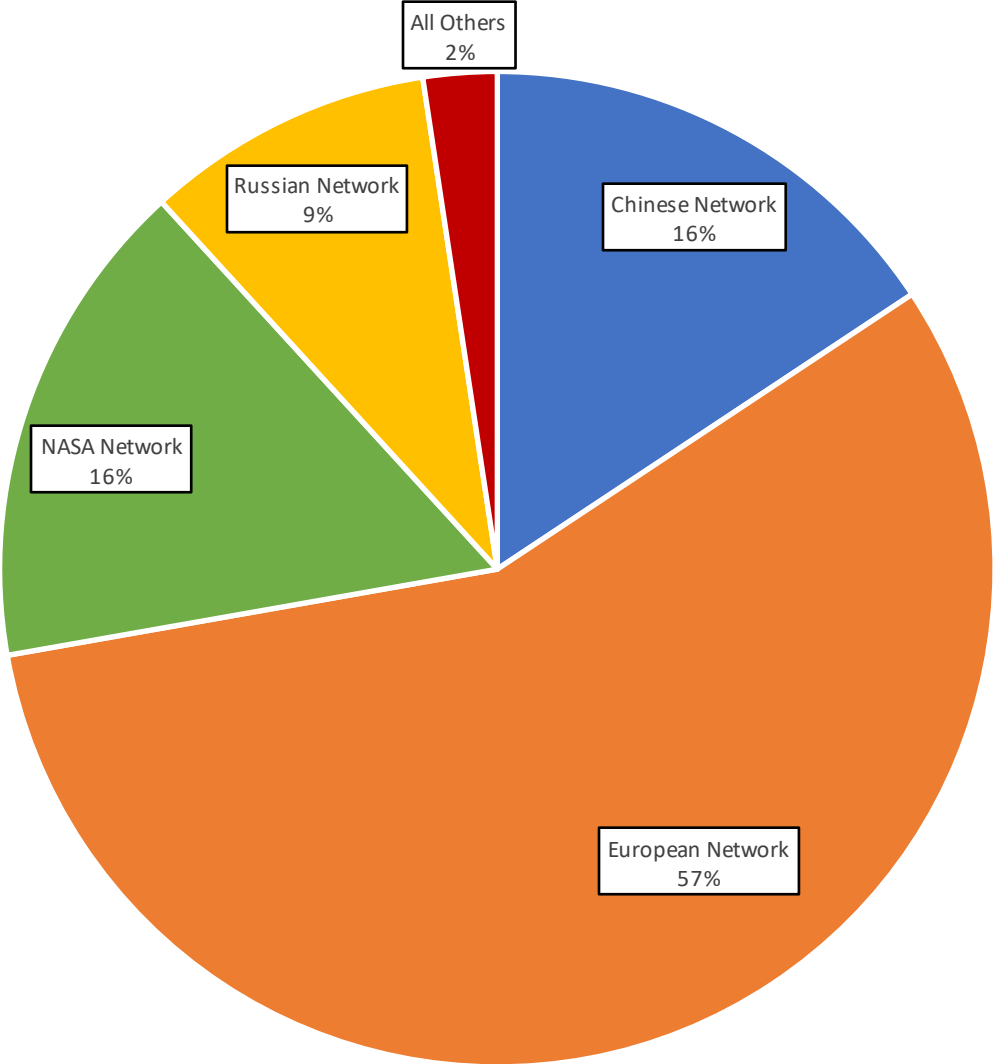

Normal Points		Etalon		Other Select						Total	Total	Total	No.
Site Name	Sta.	Etalon-1	Etalon-2	LAGEOS-1	LAGEOS-2	LARES	Starlette	Stella	Ajisai	Etalon	Other	All	Sats.
Altay	1879	85	88	165	140	144	0	0	0	173	2,074	2,247	52
Arequipa	7403	0	0	12	14	33	359	202	800	0	4,637	4,637	27
Arkhyz	1886	0	5	174	199	73	69	14	52	5	1,373	1,378	31
Badary	1890	0	0	407	246	268	0	0	0	0	4,630	4,630	23
Baikonur	1887	8	0	194	253	0	0	0	0	8	622	630	22
Beijing	7249	27	28	292	286	231	394	138	473	55	6,482	6,537	85
Borowiec	7811	0	0	262	249	259	54	61	263	0	3,911	3,911	36
Brasilia	7407	16	3	74	46	8	5	5	44	19	532	551	51
Changchun	7237	95	123	958	849	727	1,333	612	2,051	218	35,847	36,065	91
Grasse	7845	237	331	850	722	443	0	201	757	568	5,094	5,662	32
Graz	7839	92	145	425	233	934	1,014	276	1,714	237	24,131	24,368	87
Greenbelt	7105	57	42	953	1,150	1,172	1,230	601	1,562	99	27,570	27,669	52
Haleakala	7119	0	0	391	289	467	368	268	849	0	7,690	7,690	29
Hartebeesthoek (HARL)	7501	32	31	592	267	593	753	393	1,015	63	12,159	12,222	53
Hartebeesthoek (HRTL)	7503	28	3	222	147	17	165	51	308	31	3,384	3,415	54
Herstmonceux	7840	135	153	1,323	1,182	1,286	854	202	881	288	23,302	23,590	89
Irkutsk	1891	6	2	186	60	76	145	114	228	8	3,319	3,327	44
Katzively	1893	0	0	174	183	241	327	300	691	0	5,350	5,350	26
Kiev	1824	0	0	114	115	109	177	62	280	0	1,685	1,685	17
Komsomolsk	1868	75	71	123	116	134	0	0	0	146	1,577	1,723	50
Kunming	7819	76	90	471	515	675	827	516	1,360	166	21,187	21,353	93
Matera	7941	251	221	1,074	1,243	320	1,175	308	1,397	472	14,724	15,196	49
McDonald	7080	0	0	0	0	0	0	0	0	0	0	0	0
Mendeleev	1874	0	0	0	0	0	0	0	0	0	0	0	0
Monument Peak	7110	2	17	151	71	299	586	230	1,458	19	15,447	15,466	50
Mount Stromlo	7825	44	53	1,208	1,029	860	2,484	1,076	3,029	97	31,098	31,195	54
Potsdam	7841	35	67	330	340	748	411	37	506	102	12,502	12,604	84
Riga	1884	2	0	185	187	273	88	19	56	2	5,228	5,230	33
Sejong	7394	0	0	24	36	10	241	41	122	0	957	957	11
Shanghai	7821	13	18	268	273	133	115	46	180	31	2,864	2,895	70
Simeiz	1873	16	31	279	273	499	285	202	403	47	6,591	6,638	47
Simosato	7838	0	0	33	62	27	106	20	134	0	788	788	19
Svetloe	1888	0	0	207	148	180	36	80	248	0	3,167	3,167	38
Tahiti	7124	0	0	80	40	125	216	0	341	0	2,523	2,523	34
Wettzell (SOSW)	7827	176	133	574	518	1,628	958	429	1,275	309	18,106	18,415	87
Wettzell (WETL)	8834	346	340	1,155	825	1,052	1,029	540	1,791	686	21,303	21,989	80
Yarragadee	7090	457	440	2,216	2,117	2,292	3,807	2,070	4,780	897	82,224	83,121	91
Zelenchukskaya	1889	0	0	23	10	101	137	46	171	0	1,142	1,142	32
Zimmerwald	7810	221	388	2,429	1,820	2,918	2,052	1,183	2,286	609	46,849	47,458	65
Totals:	37	2,532	2,823	18,598	16,253	19,355	21,800	10,343	31,505	5,355	462,069	467,424	

Normal Point Summary by Network (Campaign Constellation vs. Total)

Network	Sta.	%Etalon	%Other	Tot.	Etalon	Other	Tot.
Chinese Network	4	9%	14%	14%	470	66,380	66,850
European Network	13	62%	41%	41%	3,320	188,776	192,096
NASA Network	7	20%	33%	33%	1,078	152,250	153,328
Russian Network	10	7%	5%	5%	390	21,820	22,210
All Others	3	2%	7%	7%	97	32,843	32,940
Totals:	9	1%	99%	100%	5,355	462,069	467,424

Campaign Tracking Totals by Network
(Passes)