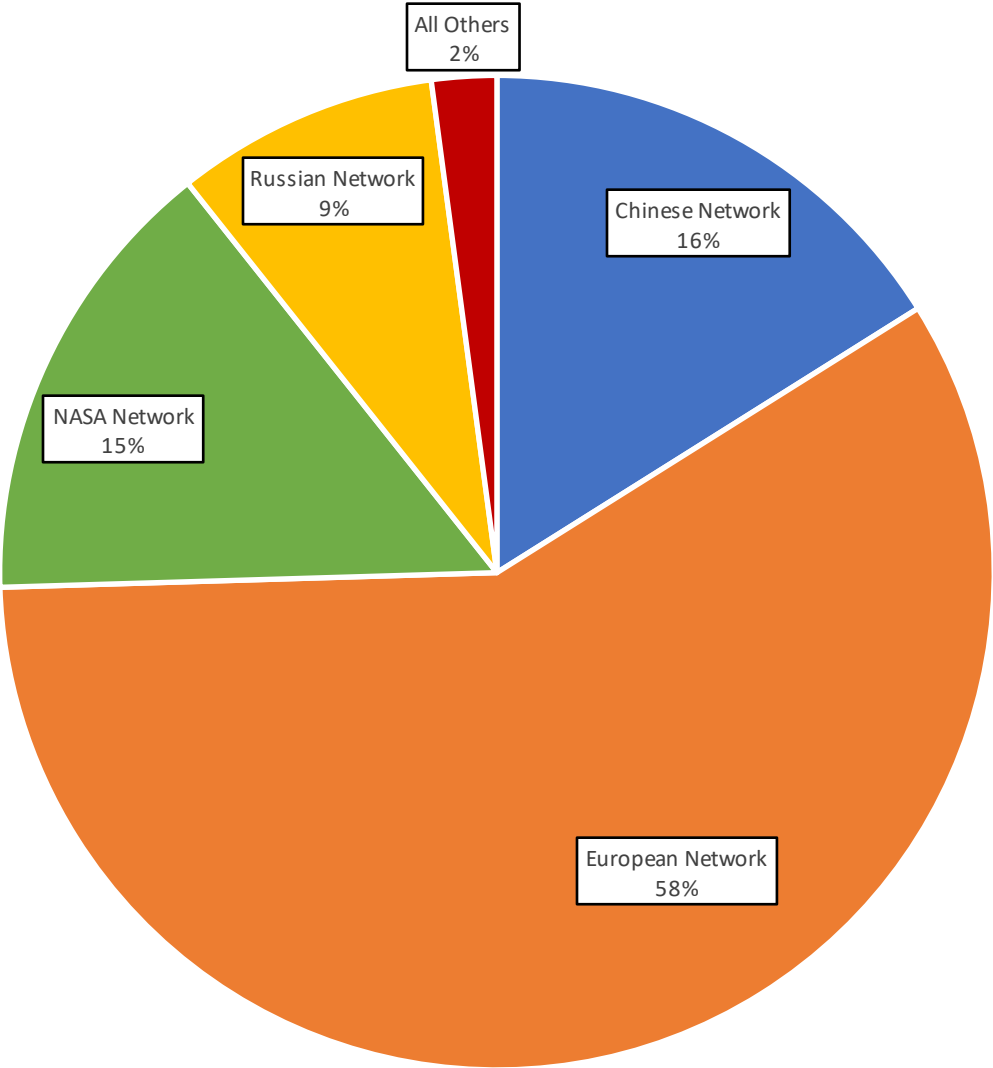

Normal Points		Etalon				Other Select				Total Etalon	Total Other	Total All	No. Sats.
Site Name	Sta.	Etalon-1	Etalon-2	LAGEOS-1	LAGEOS-2	LARES	Starlette	Stella	Ajsai				
Altay	1879	65	78	94	104	75	0	0	0	143	1,519	1,662	50
Arequipa	7403	0	0	0	0	6	93	28	326	0	1,385	1,385	22
Arkhyz	1886	0	5	129	159	51	69	14	47	5	1,020	1,025	31
Badary	1890	0	0	287	177	230	0	0	0	0	3,475	3,475	23
Baikonur	1887	0	0	95	117	0	0	0	0	0	299	299	17
Beijing	7249	18	27	250	250	193	394	136	445	45	6,034	6,079	85
Borowiec	7811	0	0	235	216	244	54	61	255	0	3,701	3,701	36
Brasilia	7407	13	3	14	14	8	2	2	9	16	246	262	40
Changchun	7237	83	114	789	702	644	1,249	554	1,823	197	31,133	31,330	91
Grasse	7845	165	201	696	553	373	0	157	597	366	4,129	4,495	32
Graz	7839	81	132	367	215	843	916	246	1,583	213	21,722	21,935	87
Greenbelt	7105	32	31	844	998	1,091	1,122	530	1,405	63	24,247	24,310	52
Haleakala	7119	0	0	287	217	372	283	230	721	0	6,172	6,172	29
Hartebeesthoek (HARL)	7501	19	25	409	220	446	428	284	765	44	8,583	8,627	52
Hartebeesthoek (HRTL)	7503	25	3	145	140	11	114	44	243	28	2,634	2,662	54
Herstmonceux	7840	125	145	1,223	1,074	1,205	829	179	817	270	21,551	21,821	89
Irkutsk	1891	6	2	183	60	61	133	106	220	8	3,155	3,163	44
Katziwely	1893	0	0	166	179	217	327	269	563	0	4,836	4,836	24
Kiev	1824	0	0	114	115	109	177	62	280	0	1,678	1,678	17
Komsomolsk	1868	56	51	92	103	79	0	0	0	107	1,238	1,345	49
Kunming	7819	64	82	421	450	586	805	475	1,174	146	19,641	19,787	93
Matera	7941	197	209	918	1,066	284	1,090	268	1,195	406	12,621	13,027	49
McDonald	7080	0	0	0	0	0	0	0	0	0	0	0	0
Mendeleev	1874	0	0	0	0	0	0	0	0	0	0	0	0
Monument Peak	7110	2	17	24	3	193	226	131	684	19	7,753	7,772	46
Mount Stromlo	7825	31	41	930	753	694	1,957	870	2,501	72	24,270	24,342	54
Potsdam	7841	35	60	306	293	656	407	37	506	95	11,247	11,342	83
Riga	1884	2	0	112	126	195	88	19	34	2	3,681	3,683	30
Sejong	7394	0	0	24	36	10	241	41	122	0	957	957	11
Shanghai	7821	10	15	170	177	96	115	40	116	25	2,081	2,106	66
Simeiz	1873	16	31	250	254	462	285	192	376	47	6,170	6,217	46
Simosato	7838	0	0	20	24	6	78	18	134	0	514	514	16
Svetloe	1888	0	0	118	102	159	34	60	162	0	2,312	2,312	36
Tahiti	7124	0	0	35	40	75	192	0	148	0	1,522	1,522	33
Wettzell (SOSW)	7827	173	125	533	486	1,513	958	408	1,216	298	16,785	17,083	87
Wettzell (WETL)	8834	317	294	1,010	763	987	950	499	1,589	611	19,462	20,073	79
Yarragadee	7090	367	344	1,855	1,708	1,862	2,899	1,649	3,813	711	65,500	66,211	91
Zelenchukskaya	1889	0	0	21	10	85	129	39	144	0	999	999	32
Zimmerwald	7810	193	338	2,235	1,693	2,732	1,939	1,103	2,105	531	43,653	44,184	63
Totals:	37	2,095	2,373	15,401	13,597	16,853	18,583	8,751	26,118	4,468	387,925	392,393	

Normal Point Summary by Network (Campaign Constellation vs. Total)

Network	Sta.	%Etalon	%Other	Tot.	Etalon	Other	Tot.
Chinese Network	4	9%	15%	15%	413	58,889	59,302
European Network	13	64%	44%	44%	2,839	171,236	174,075
NASA Network	7	19%	30%	30%	837	115,162	115,999
Russian Network	10	7%	4%	4%	307	16,897	17,204
All Others	3	2%	7%	7%	72	25,741	25,813
Totals:	9	1%	99%	100%	4,468	387,925	392,393

Campaign Totals by Station

Campaign Tracking Totals by Network
(Passes)