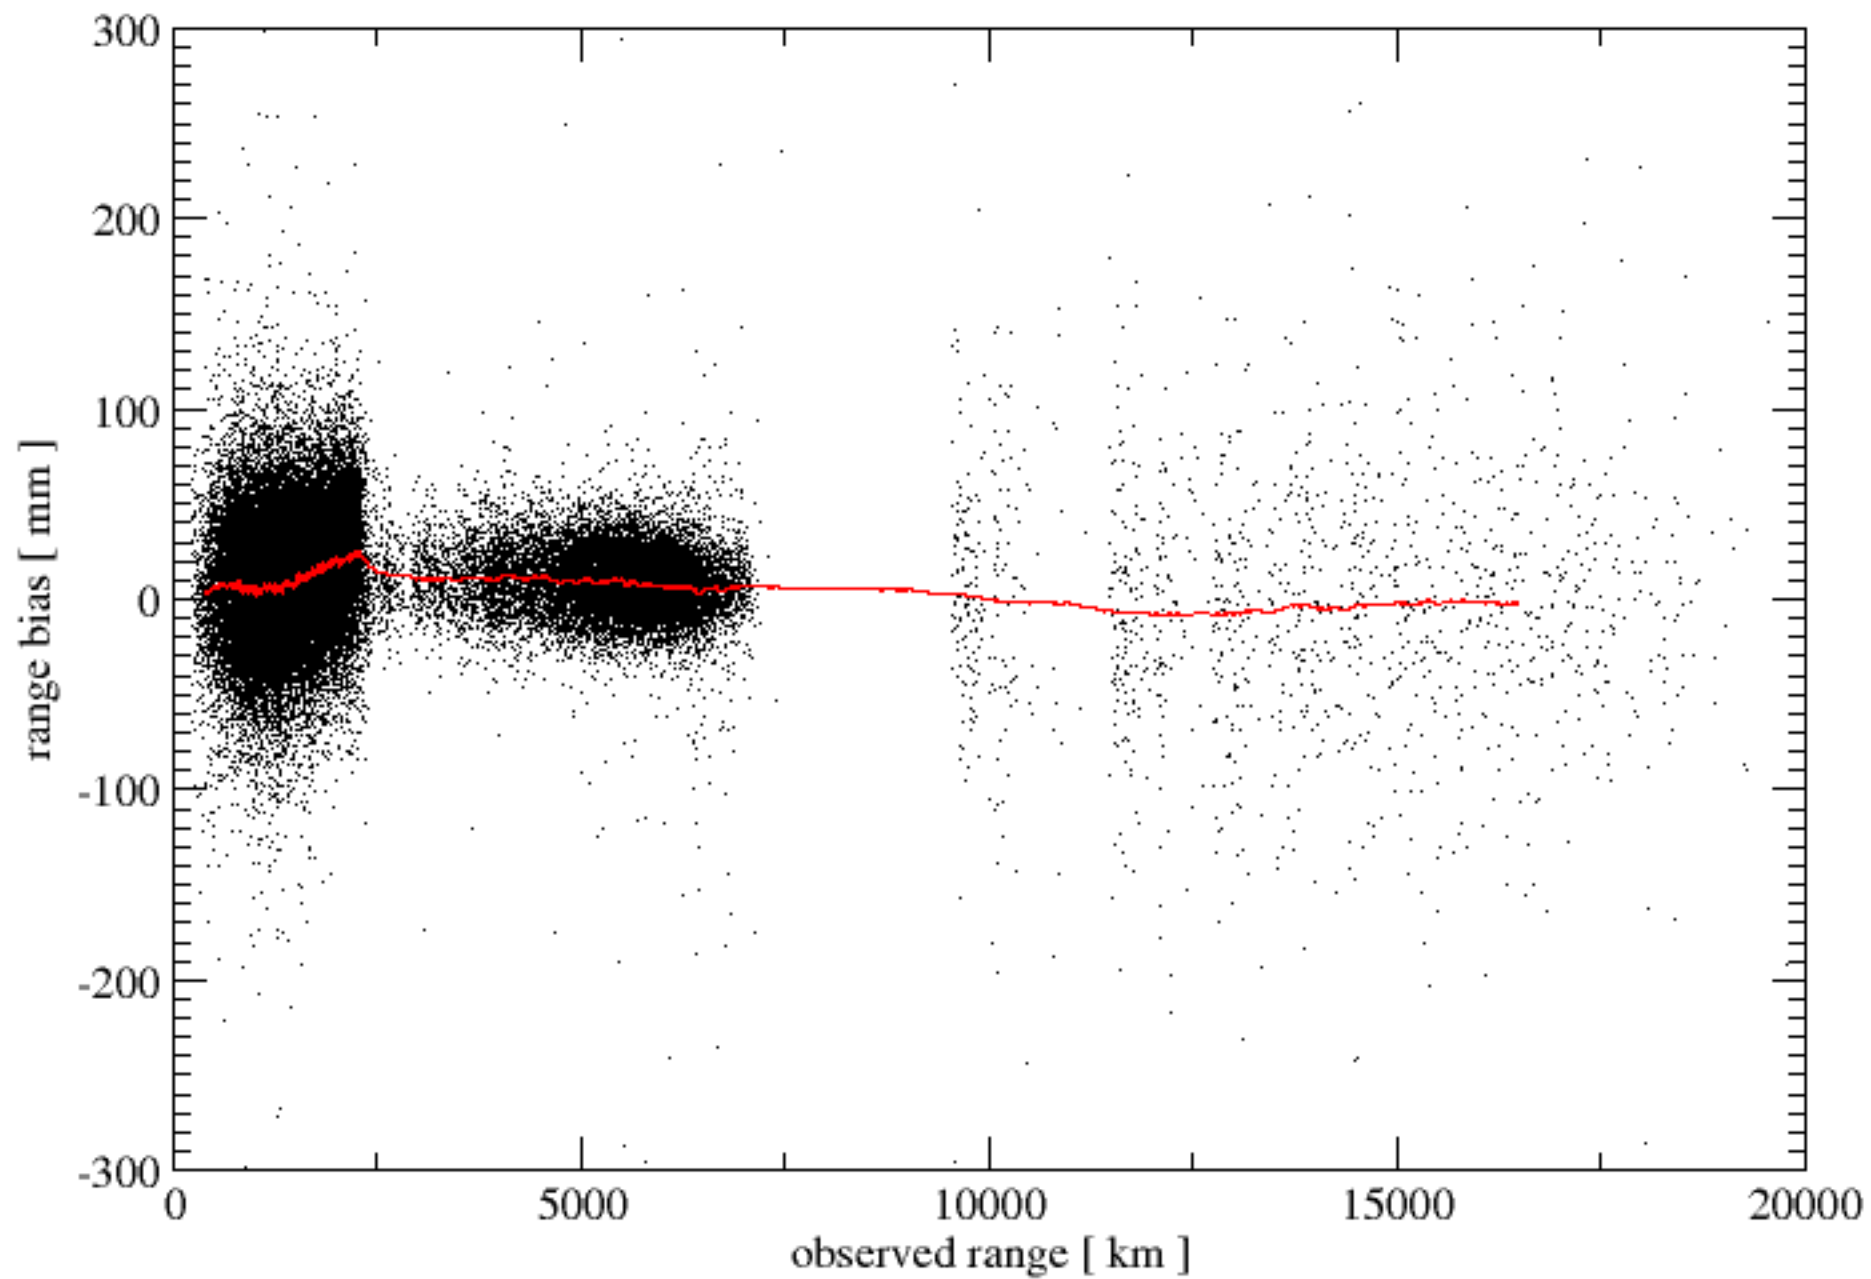

Yarragadee (7090) pass by pass range bias analysis

mean bias: 8.91 mm

Greenbelt (7105) pass by pass range bias analysis

mean bias: 4.48 mm

Haleakala_new (7119) pass by pass range bias analysis

mean bias: 5.91 mm

Arequipa_new (7403) pass by pass range bias analysis

mean bias: 19.00 mm

Kunming (7820) pass by pass range bias analysis

mean bias: 80.96 mm

MtStromlo (7825) pass by pass range bias analysis

mean bias: 9.52 mm

Herstmonceux (7840) pass by pass range bias analysis

mean bias: 2.70 mm

Wetzell (8834) pass by pass range bias analysis

mean bias: 13.21 mm