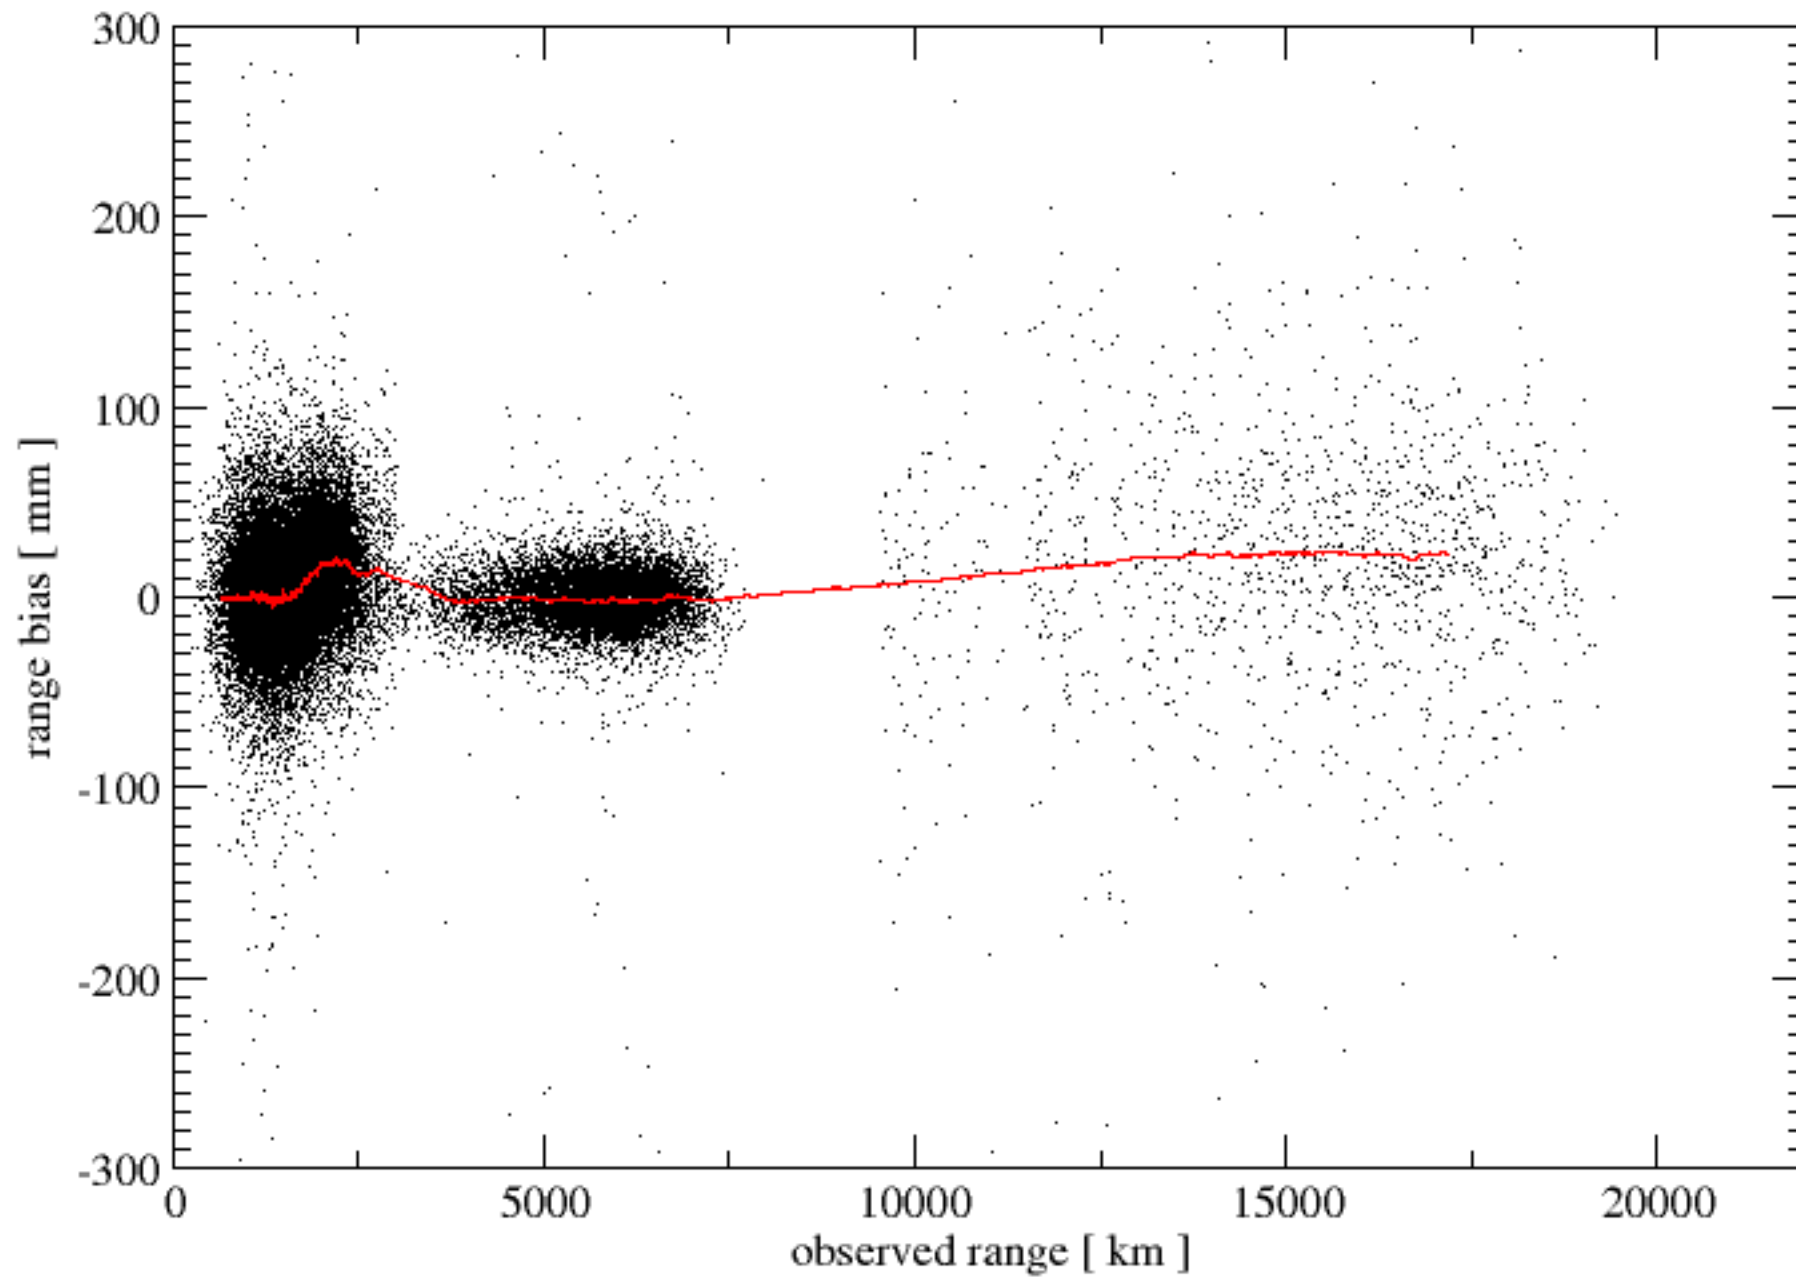

Yarragadee (7090) pass by pass range bias analysis

mean bias: 8.91 mm

Greenbelt (7105) pass by pass range bias analysis

mean bias: 4.48 mm

Haleakala_new (7119) pass by pass range bias analysis

mean bias: 5.91 mm

Arequipa_new (7403) pass by pass range bias analysis

mean bias: 19.00 mm

Kunming (7820) pass by pass range bias analysis

mean bias: 80.96 mm

MtStromlo (7825) pass by pass range bias analysis

mean bias: 9.52 mm

Herstmonceux (7840) pass by pass range bias analysis

mean bias: 2.70 mm

Wetzell (8834) pass by pass range bias analysis

mean bias: 13.21 mm