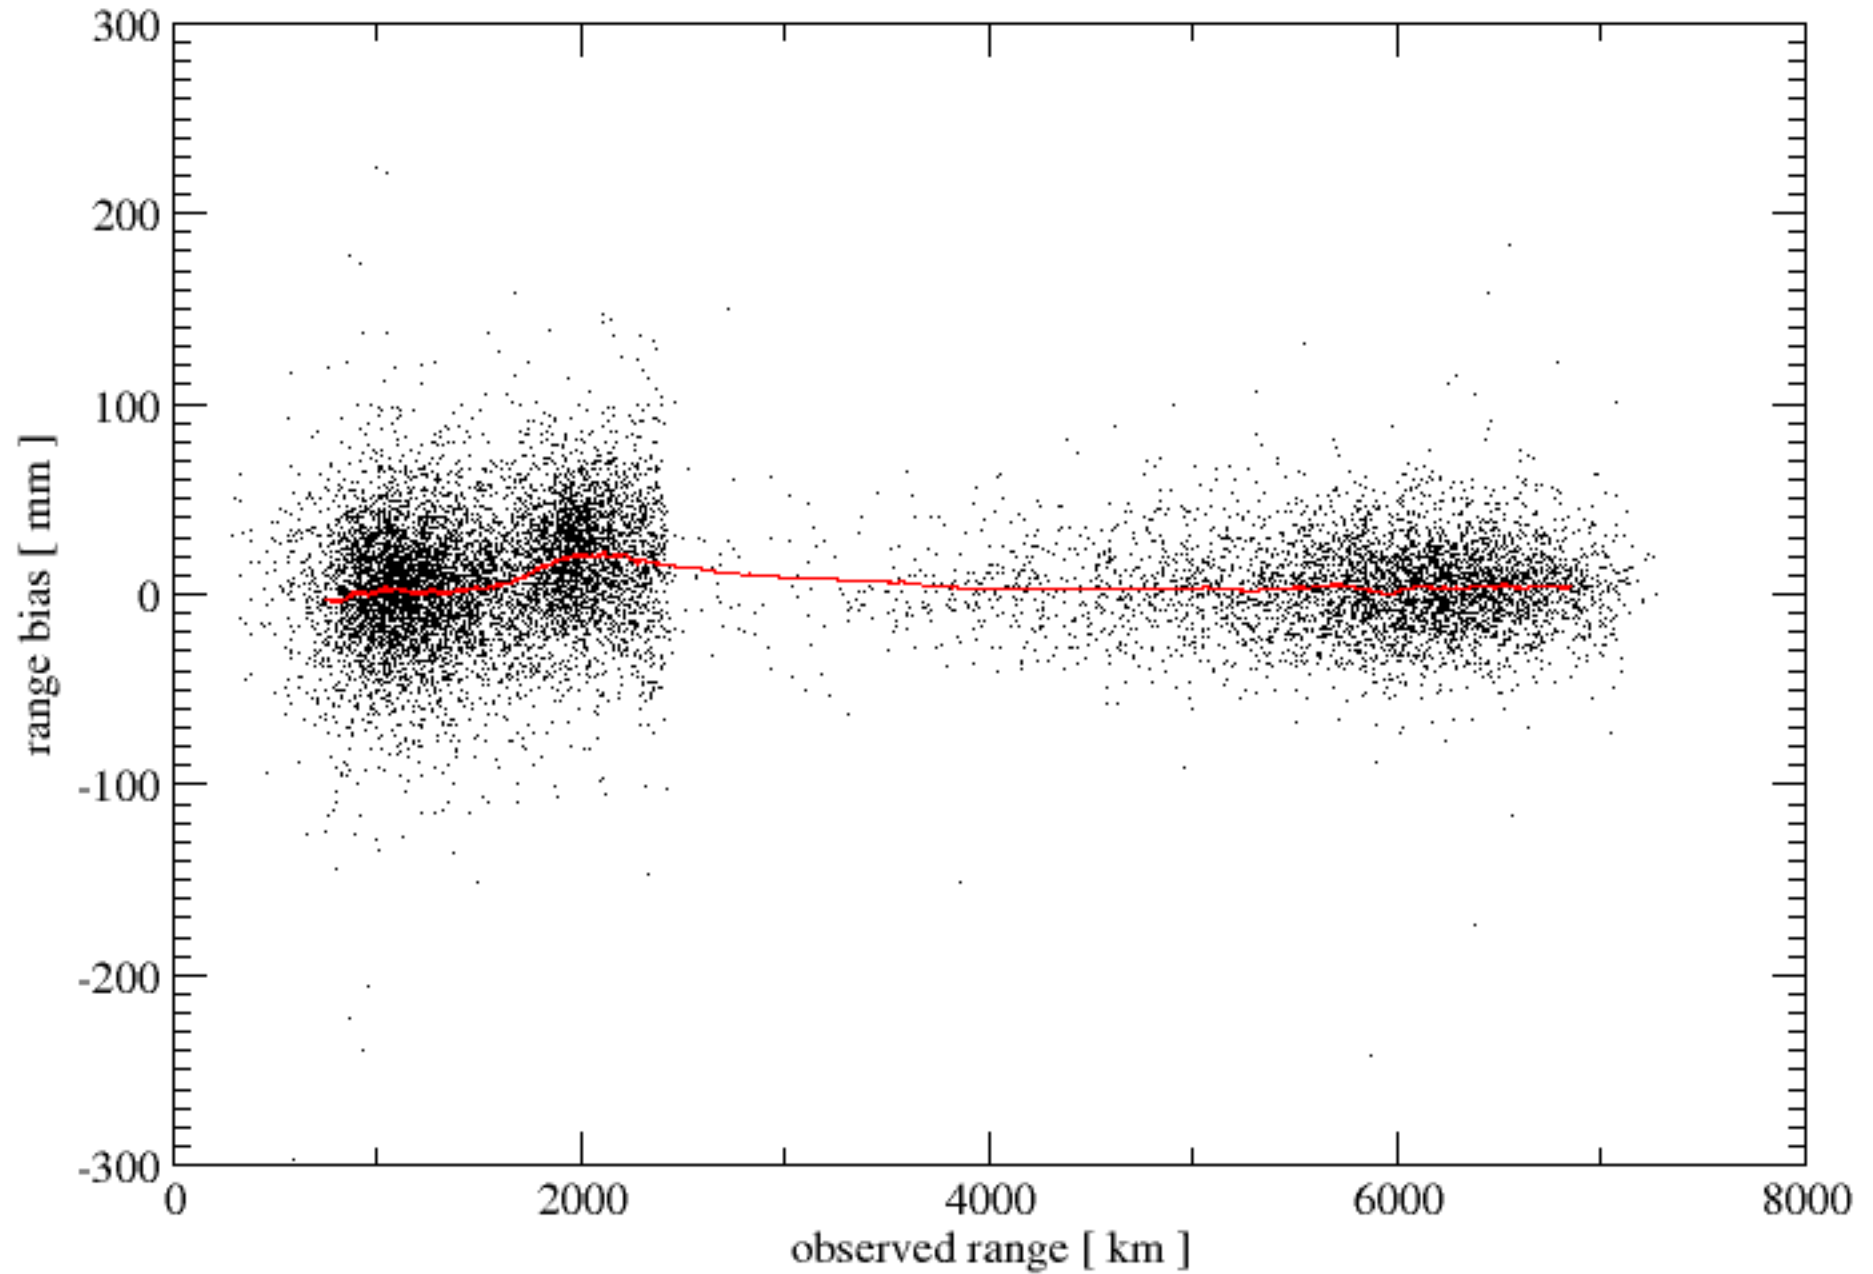

Yarragadee (7090) pass by pass range bias analysis

mean bias: 8.91 mm

Greenbelt (7105) pass by pass range bias analysis

mean bias: 4.48 mm

Haleakala_new (7119) pass by pass range bias analysis

mean bias: 5.91 mm

Arequipa_new (7403) pass by pass range bias analysis

mean bias: 19.00 mm

Kunming (7820) pass by pass range bias analysis

mean bias: 80.96 mm

MtStromlo (7825) pass by pass range bias analysis

mean bias: 9.52 mm

Herstmonceux (7840) pass by pass range bias analysis

mean bias: 2.70 mm

Wetzell (8834) pass by pass range bias analysis

mean bias: 13.21 mm