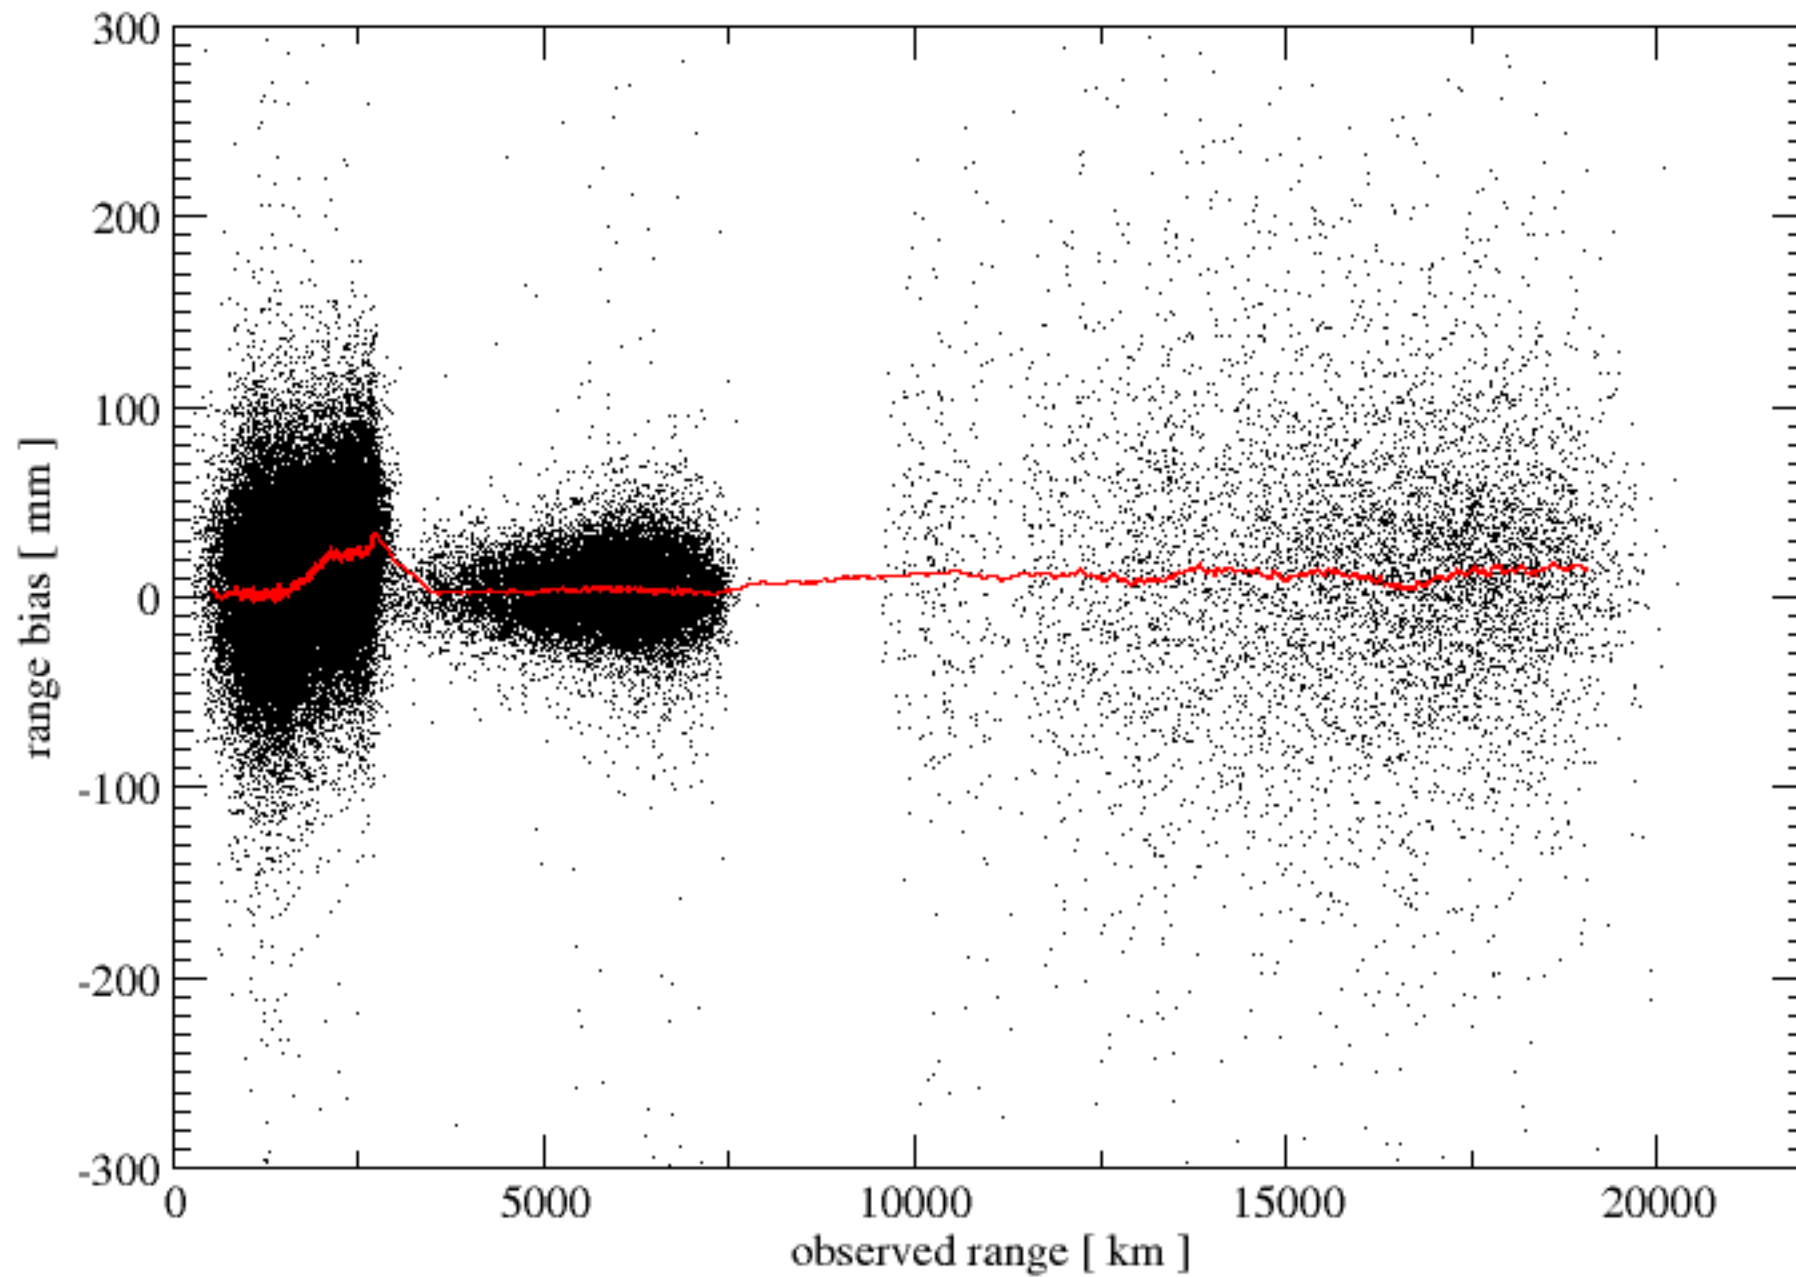

Yarragadee (7090) pass by pass range bias analysis

mean bias: 8.91 mm

Greenbelt (7105) pass by pass range bias analysis

mean bias: 4.48 mm

Haleakala_new (7119) pass by pass range bias analysis

mean bias: 5.91 mm

Arequipa_new (7403) pass by pass range bias analysis

mean bias: 19.00 mm

Kunming (7820) pass by pass range bias analysis

mean bias: 80.96 mm

MtStromlo (7825) pass by pass range bias analysis

mean bias: 9.52 mm

Herstmonceux (7840) pass by pass range bias analysis

mean bias: 2.70 mm

Wetzell (8834) pass by pass range bias analysis

mean bias: 13.21 mm