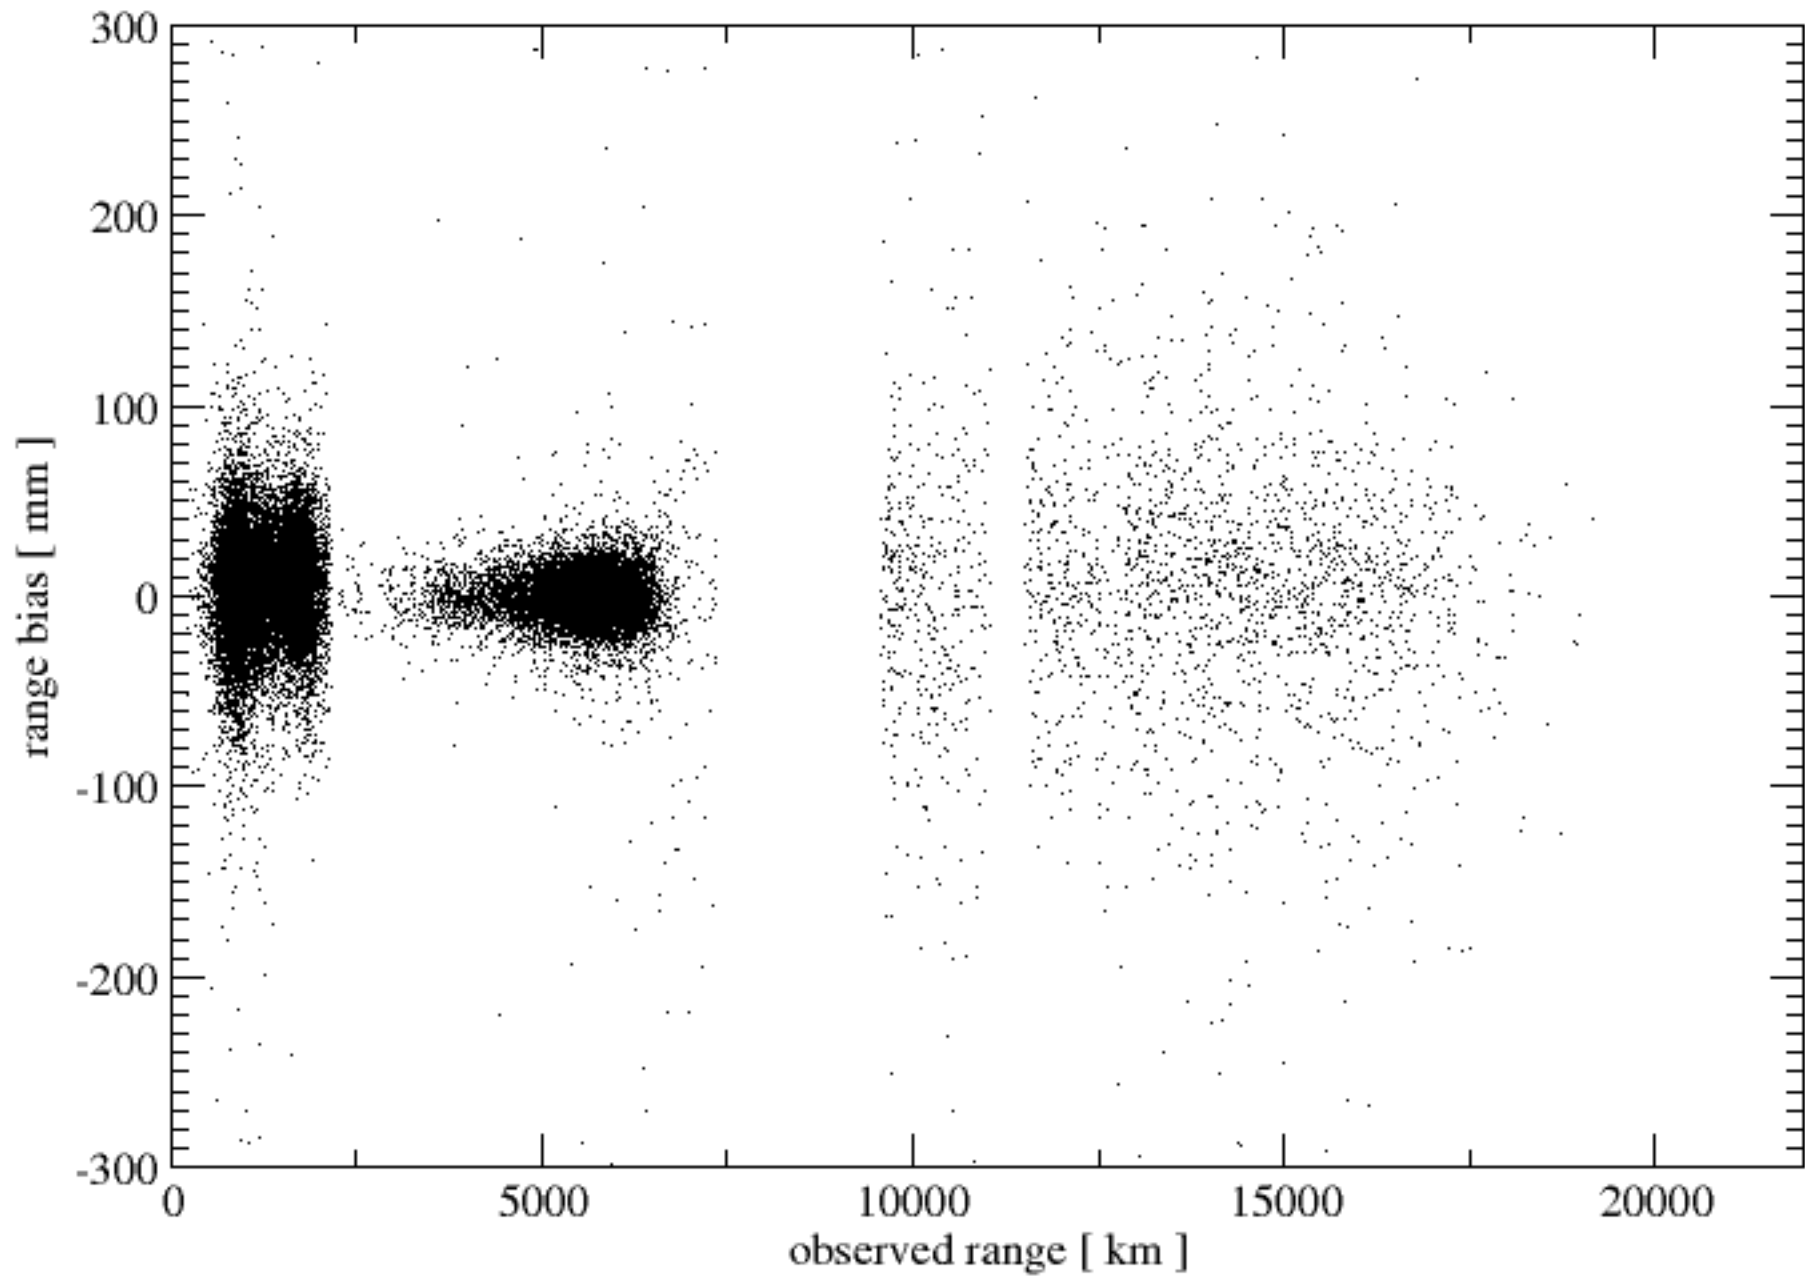

Arequipa_new (7403) pass by pass range bias analysis

mean bias: 19.00 mm

Kunming (7820) pass by pass range bias analysis

mean bias: 80.96 mm

MtStromlo (7825) pass by pass range bias analysis

mean bias: 9.52 mm

Herstmonceux (7840) pass by pass range bias analysis

mean bias: 2.70 mm

Wetzell (8834) pass by pass range bias analysis

mean bias: 13.21 mm