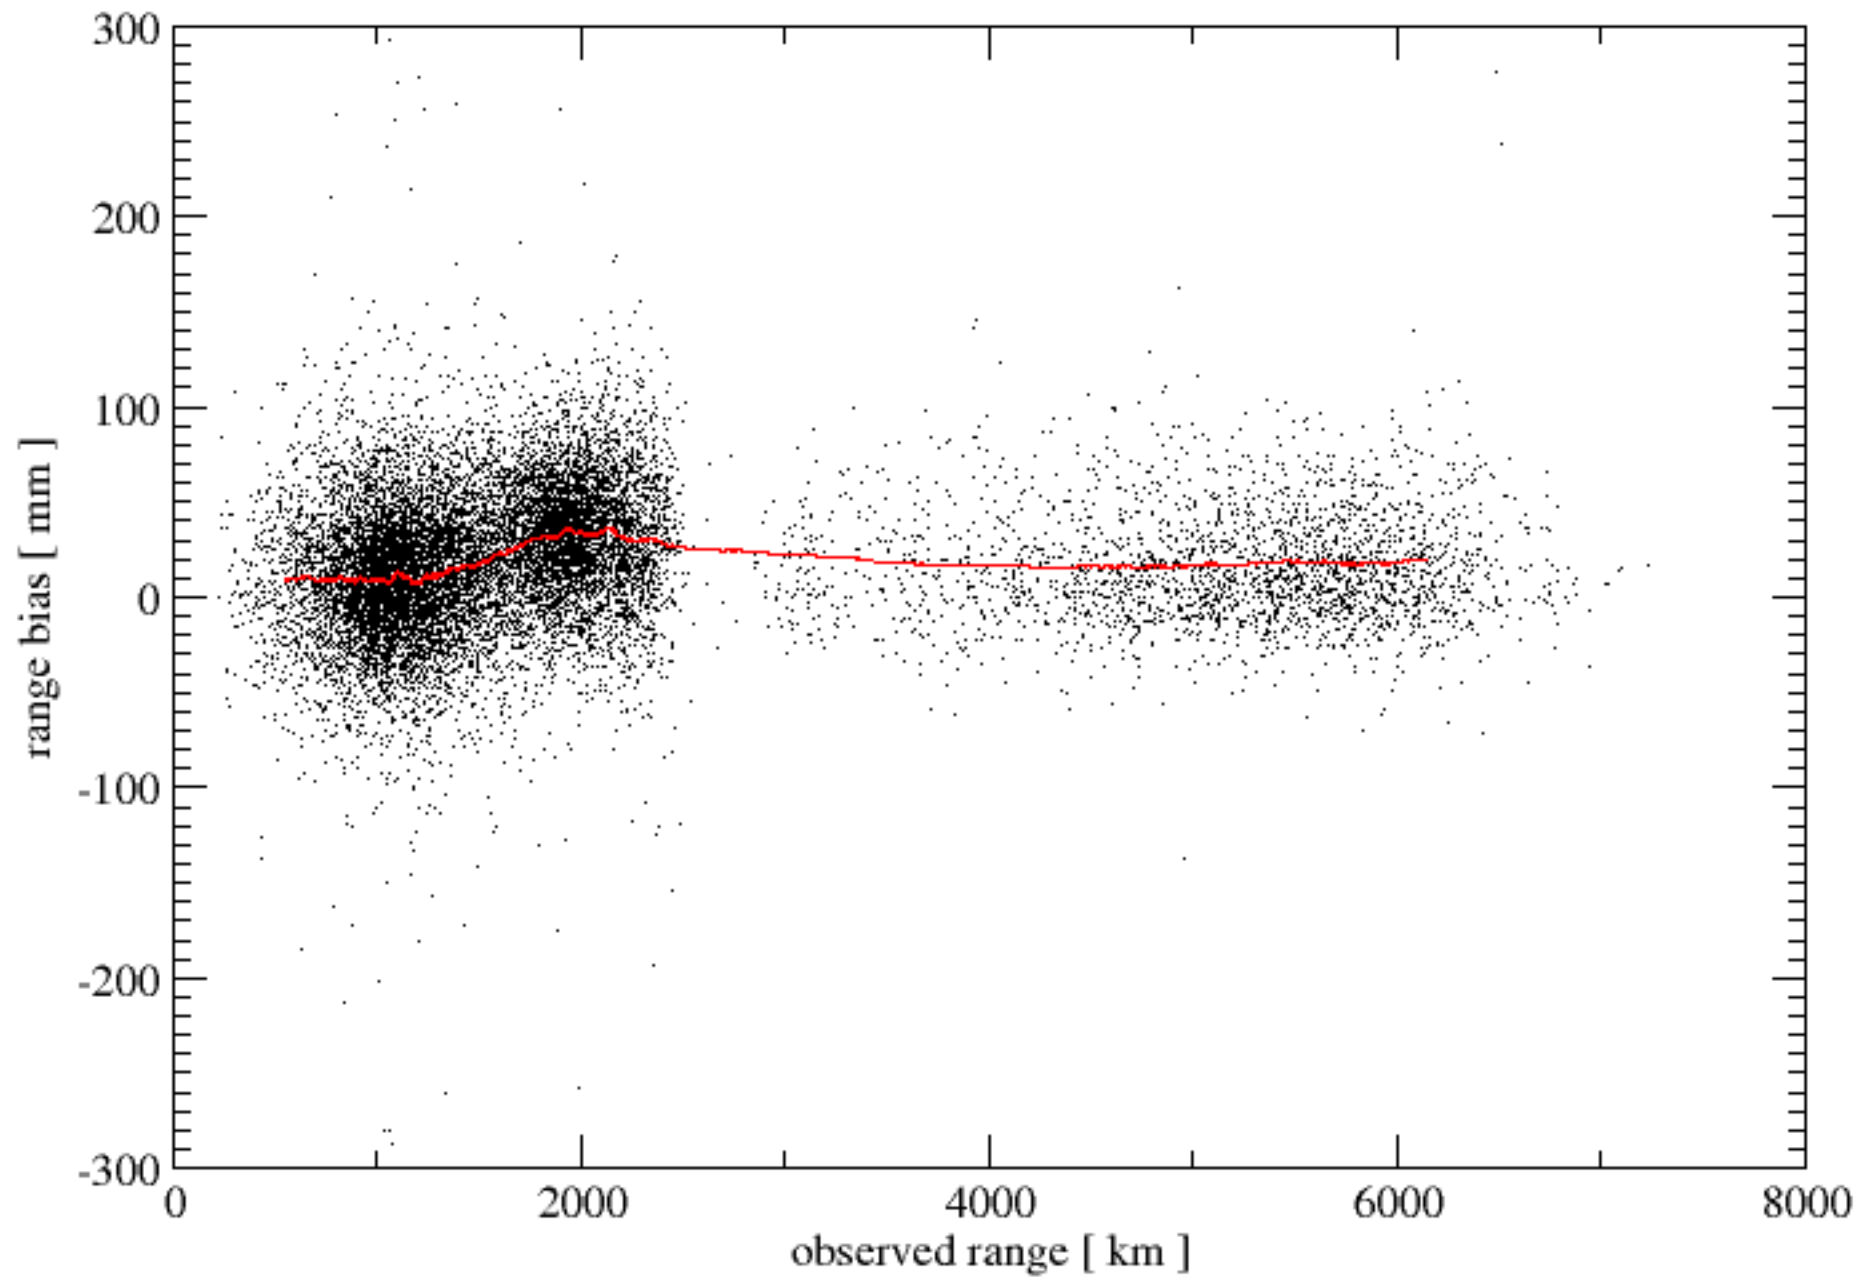

Yarragadee (7090) pass by pass range bias analysis

mean bias: 8.91 mm

Greenbelt (7105) pass by pass range bias analysis

mean bias: 4.48 mm

Haleakala_new (7119) pass by pass range bias analysis

mean bias: 5.91 mm

Arequipa_new (7403) pass by pass range bias analysis

mean bias: 19.00 mm

Kunming (7820) pass by pass range bias analysis

mean bias: 80.96 mm

MtStromlo (7825) pass by pass range bias analysis

mean bias: 9.52 mm

Herstmonceux (7840) pass by pass range bias analysis

mean bias: 2.70 mm

Wetzell (8834) pass by pass range bias analysis

mean bias: 13.21 mm