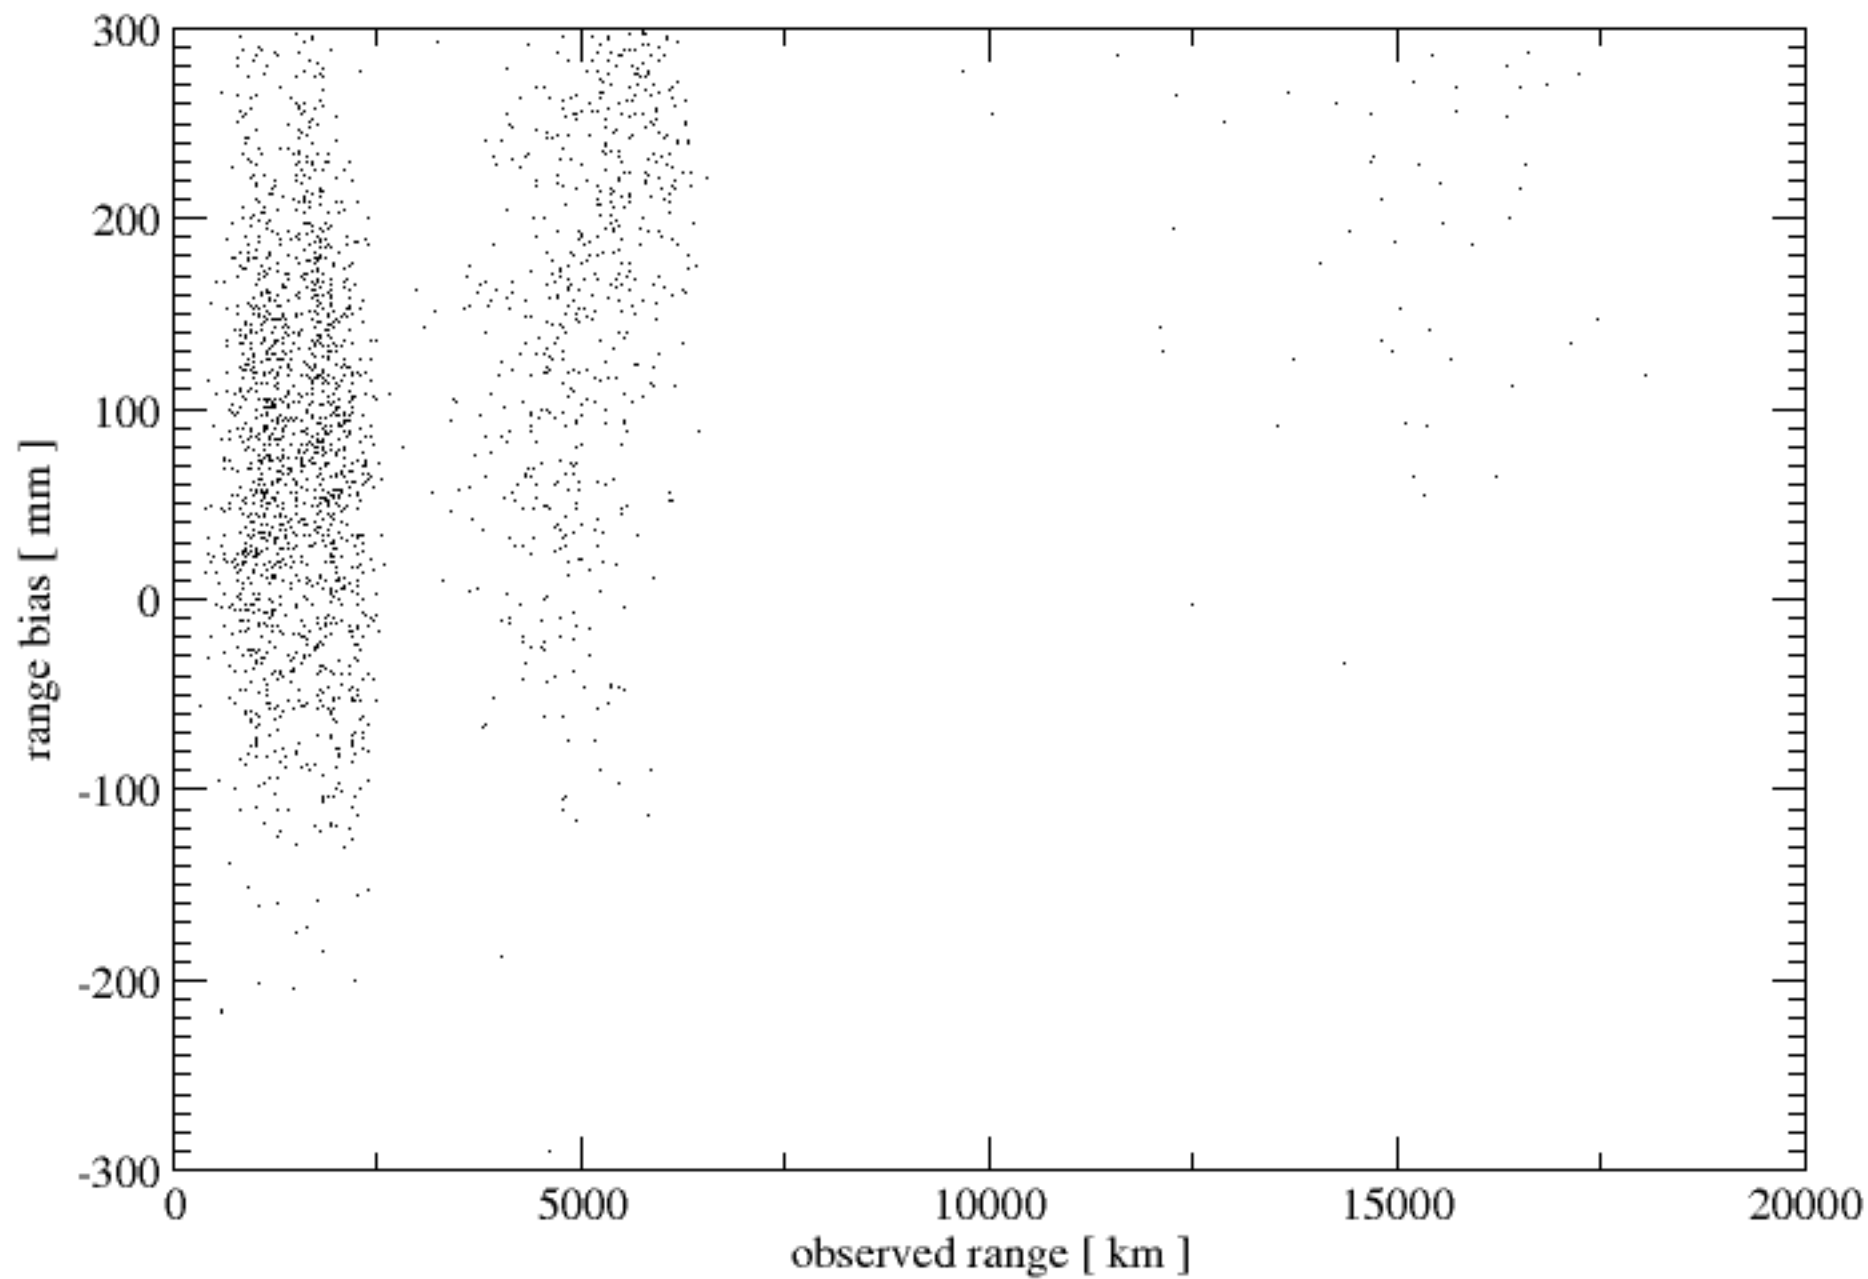

Yarragadee (7090) pass by pass range bias analysis

mean bias: 8.91 mm

Greenbelt (7105) pass by pass range bias analysis

mean bias: 4.48 mm

Haleakala_new (7119) pass by pass range bias analysis

mean bias: 5.91 mm

Arequipa_new (7403) pass by pass range bias analysis

mean bias: 19.00 mm

Kunming (7820) pass by pass range bias analysis

mean bias: 80.96 mm

MtStromlo (7825) pass by pass range bias analysis

mean bias: 9.52 mm

Herstmonceux (7840) pass by pass range bias analysis

mean bias: 2.70 mm

Wetzell (8834) pass by pass range bias analysis

mean bias: 13.21 mm