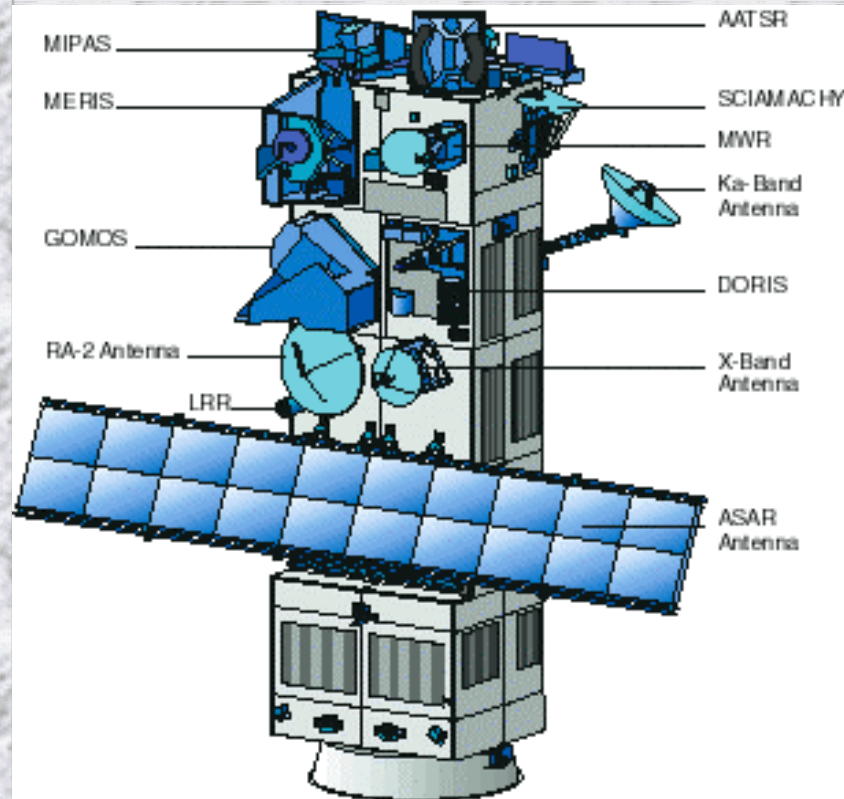

ENVISAT STATUS

Satellite Status

Satellite testing successfully completed at ESA/ESTEC

Shipment to Launch Site: April 2001

ENVISAT Laser Tracking

Commissioning Phase

(6 months duration from launch)

Objectives:

Objective:

DORIS + Laser Tracking

Altimeter mission

ENVISAT LAUNCH DATE:

END JUL 2001